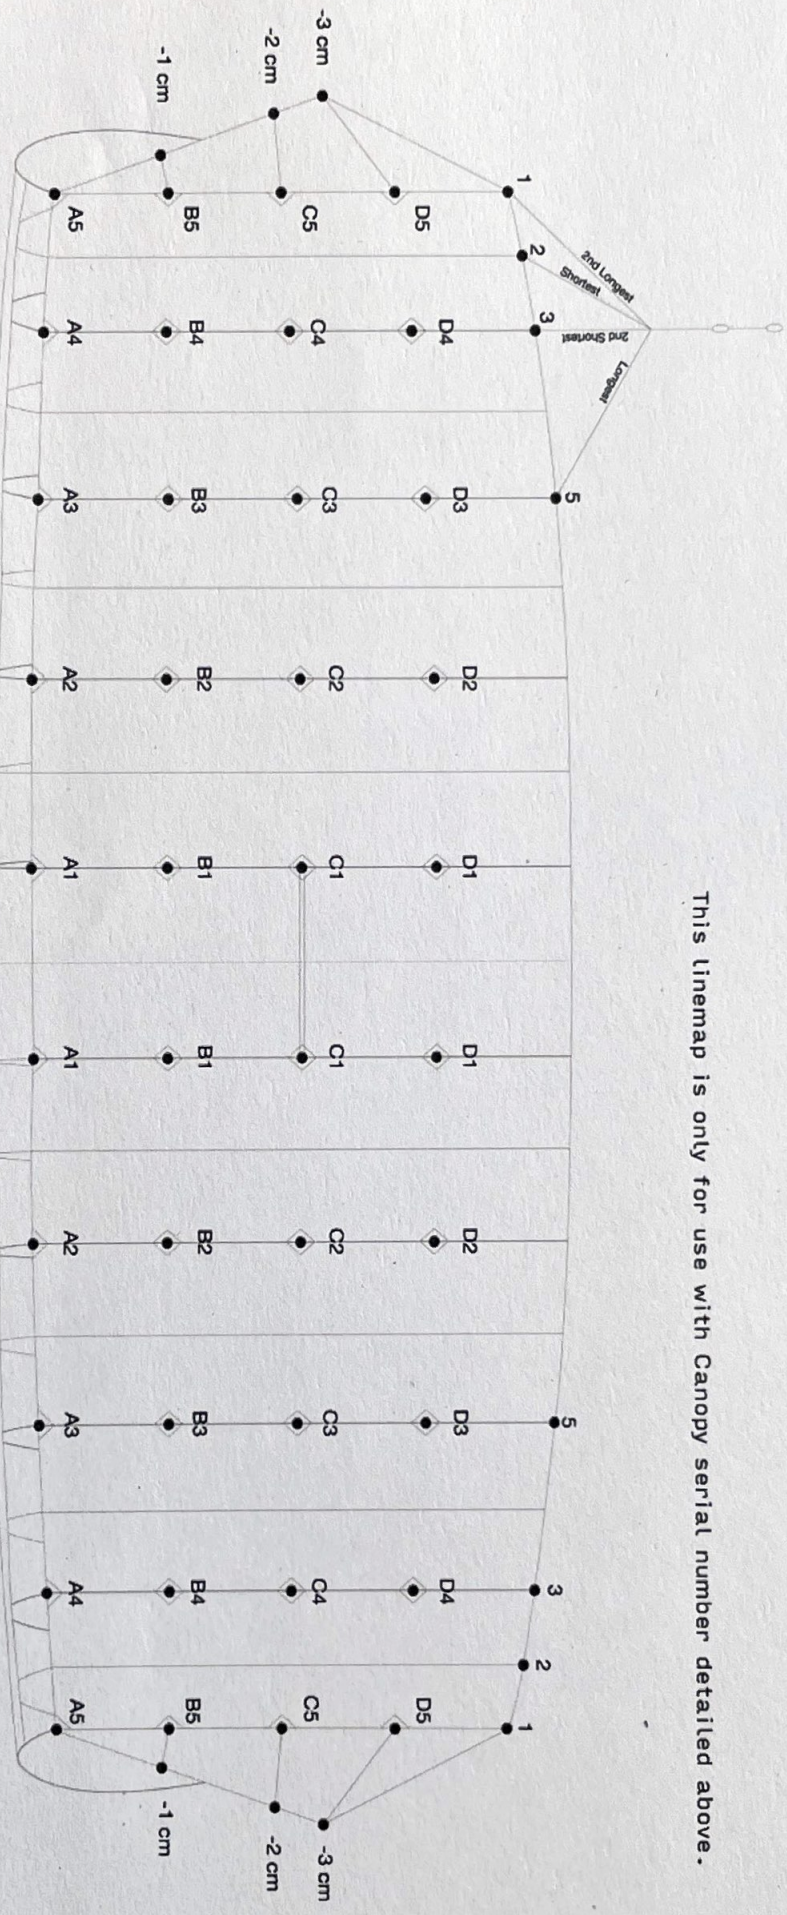

# SAFIRE 3

Canopy: Safire 3 Large  
 Lines: Vectran 750  
 Size: 209  
 Serial # of this order: 72068  
 Serial # of canopy:

This linemap is only for use with Canopy serial number detailed above.

This line map is specific to this line-set. Revisions can occur. Other manufacturers may label with different line positions. Please, contact us if you require assistance or any information. IMPORTANT: JYRO SAFIRE 3 LINESET IS COMPATIBLE WITH ICARUS SAFIRE 3 CANOPY BY NZ AEROSPORTS LTD.

NZ AEROSPORTS LTD  
 Level 2, 17 Maurice Road, Penrose  
 Auckland, 1061, New Zealand  
 P: +64 9 360 0045 E: info@jyro.com  
 WWW.JYRO.COM

Measurement Is In	centimetres
A1:	380.8
A2:	380.8
A3:	380.8
A4:	380.8
A5:	380.7
B1:	388.9
B2:	388.8
B3:	388.8
B4:	388.8
B5:	388.1
C1:	405.7
C2:	406.7
C3:	406.4
C4:	405.1
C5:	402.7
D1:	431.6
D2:	431.9
D3:	430.9
D4:	428.0
D5:	422.6
E1:	436.7
E2:	422.8
E3:	416.1
E4:	416.8
E5:	436.7
6:	
7:	
8:	
9:	
10:	
Brake set to toggle loop	49.8