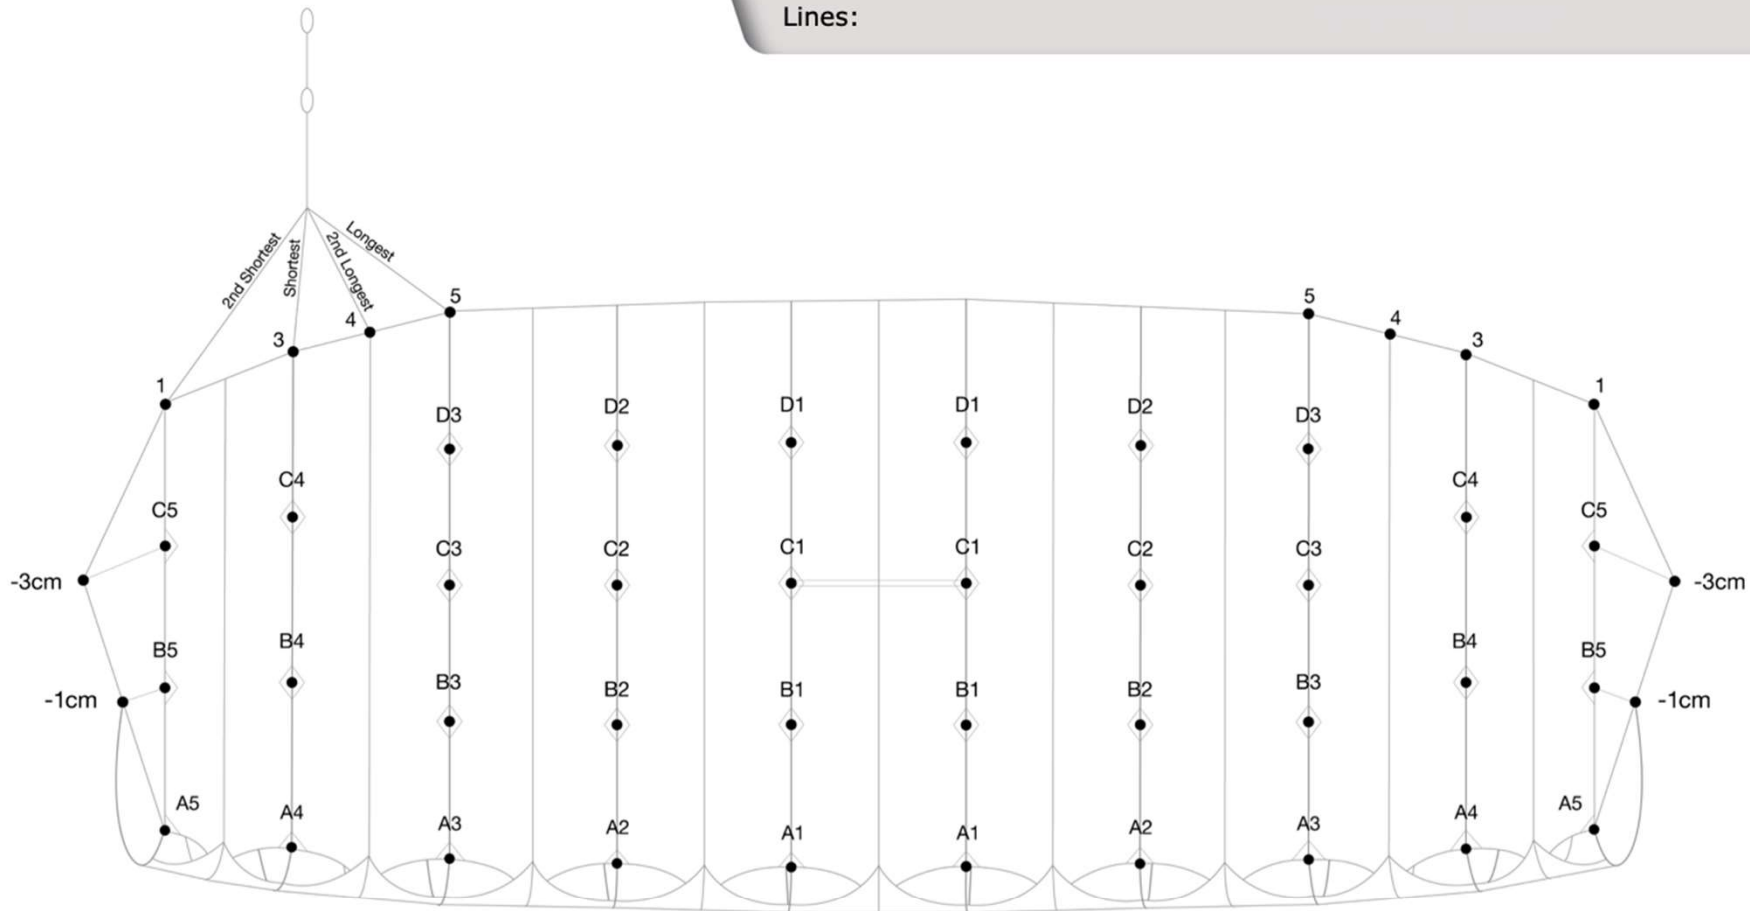

ICARUS CROSSFIRE 2

Canopy: Crossfire2

Size: 139

Serial # of this order: 9763

Lines:

Measurement is in centimetres

A1:	310.3
A2:	310.3
A3:	310.3
A4:	311.7
A5:	311.4
B1:	317.0
B2:	317.0
B3:	317.0
B4:	321.4
B5:	320.0
C1:	332.0
C2:	331.7
C3:	331.4
C4:	338.5
C5:	334.2
D1:	353.1
D2:	352.3
D3:	351.4
D4:	
D5:	
1:	332.0
2:	
3:	328.0
4:	334.5
5:	344.7
6:	
7:	
8:	
9:	
10:	

Brake set to toggle loop

55.4

This line map is specific to this line-set. Revisions can occur. Other manufacturers including Icarus Spain may label with different line position. Please, contact us if you require assistance or any information.