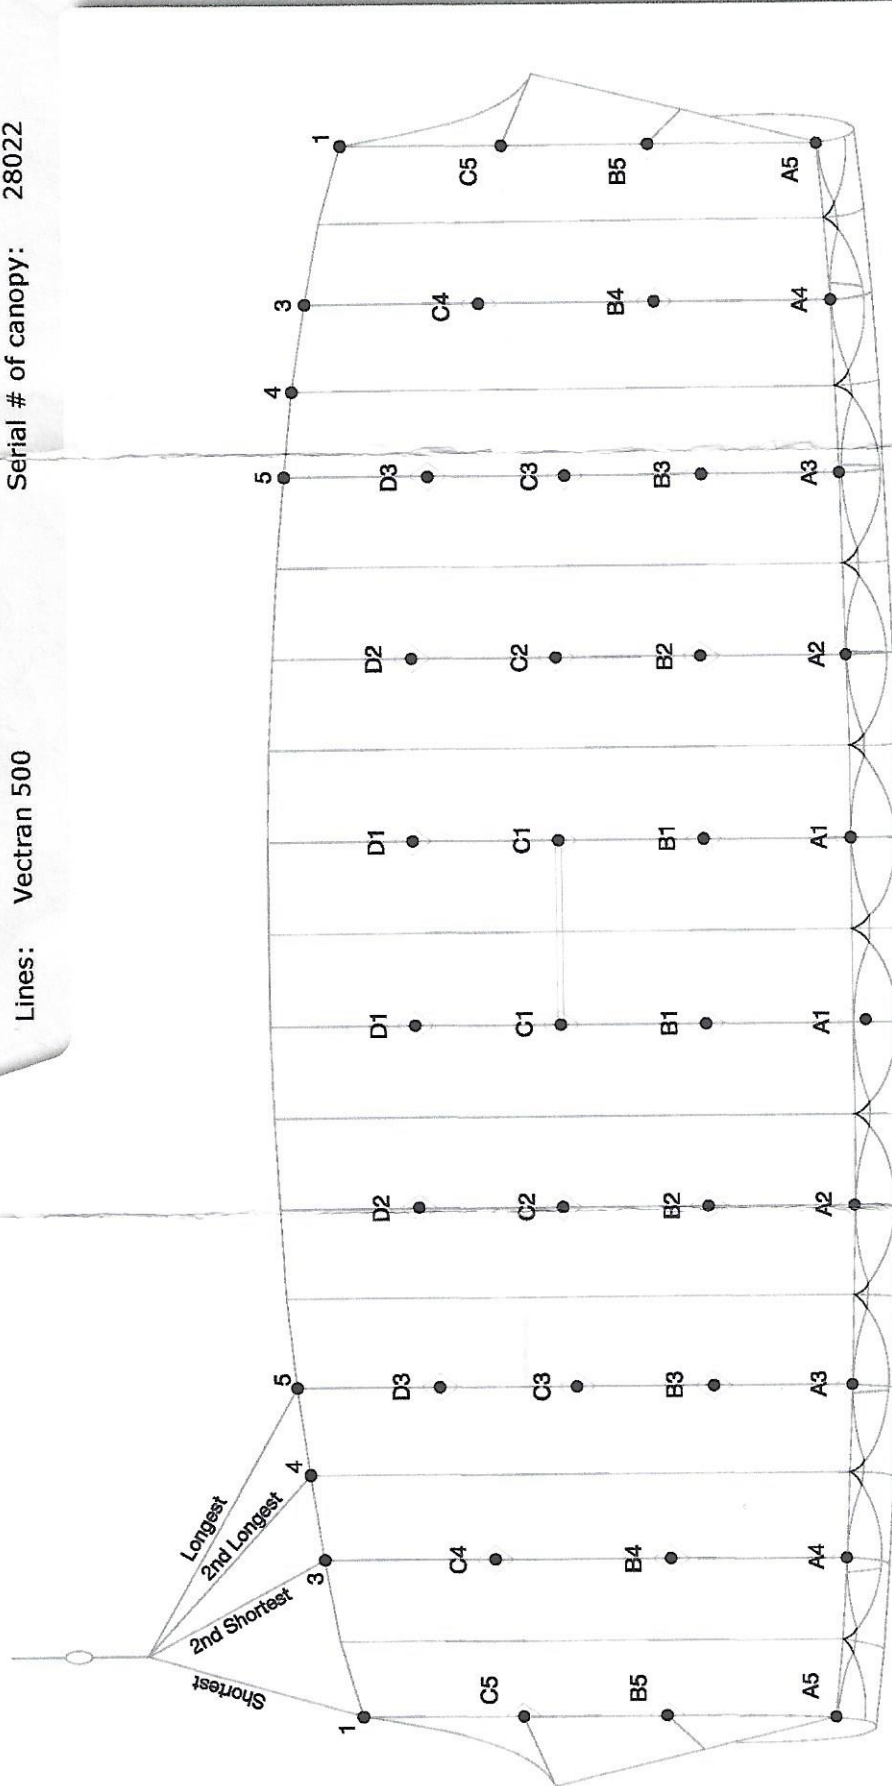

CROSSFIRE 3

Canopy: Crossfire 3
Lines: Vectran 500

Serial # of this order: 58408
Serial # of canopy: 28022

Measurement is in centimetres

- A1: 273.0
- A2: 273.0
- A3: 273.0
- A4: 273.0
- A5: 273.0
- B1: 280.7
- B2: 280.7
- B3: 280.5
- B4: 283.7
- B5: 281.6
- C1: 295.5
- C2: 295.4
- C3: 294.3
- C4: 299.1
- C5: 294.3
- D1: 315.4
- D2: 314.9
- D3: 312.5
- D4:
- D5:
- Brake set to canopy
- 1: 299.0
- 2: 302.8
- 3: 307.1
- 4: 312.8
- 5:
- 6:
- 7:
- 8:
- 9:
- 10:

This line map is specific to this line-set. Revisions can occur. Other manufacturers including Icarus Spain may label with different line position. Please, contact us if you require assistance or any information.