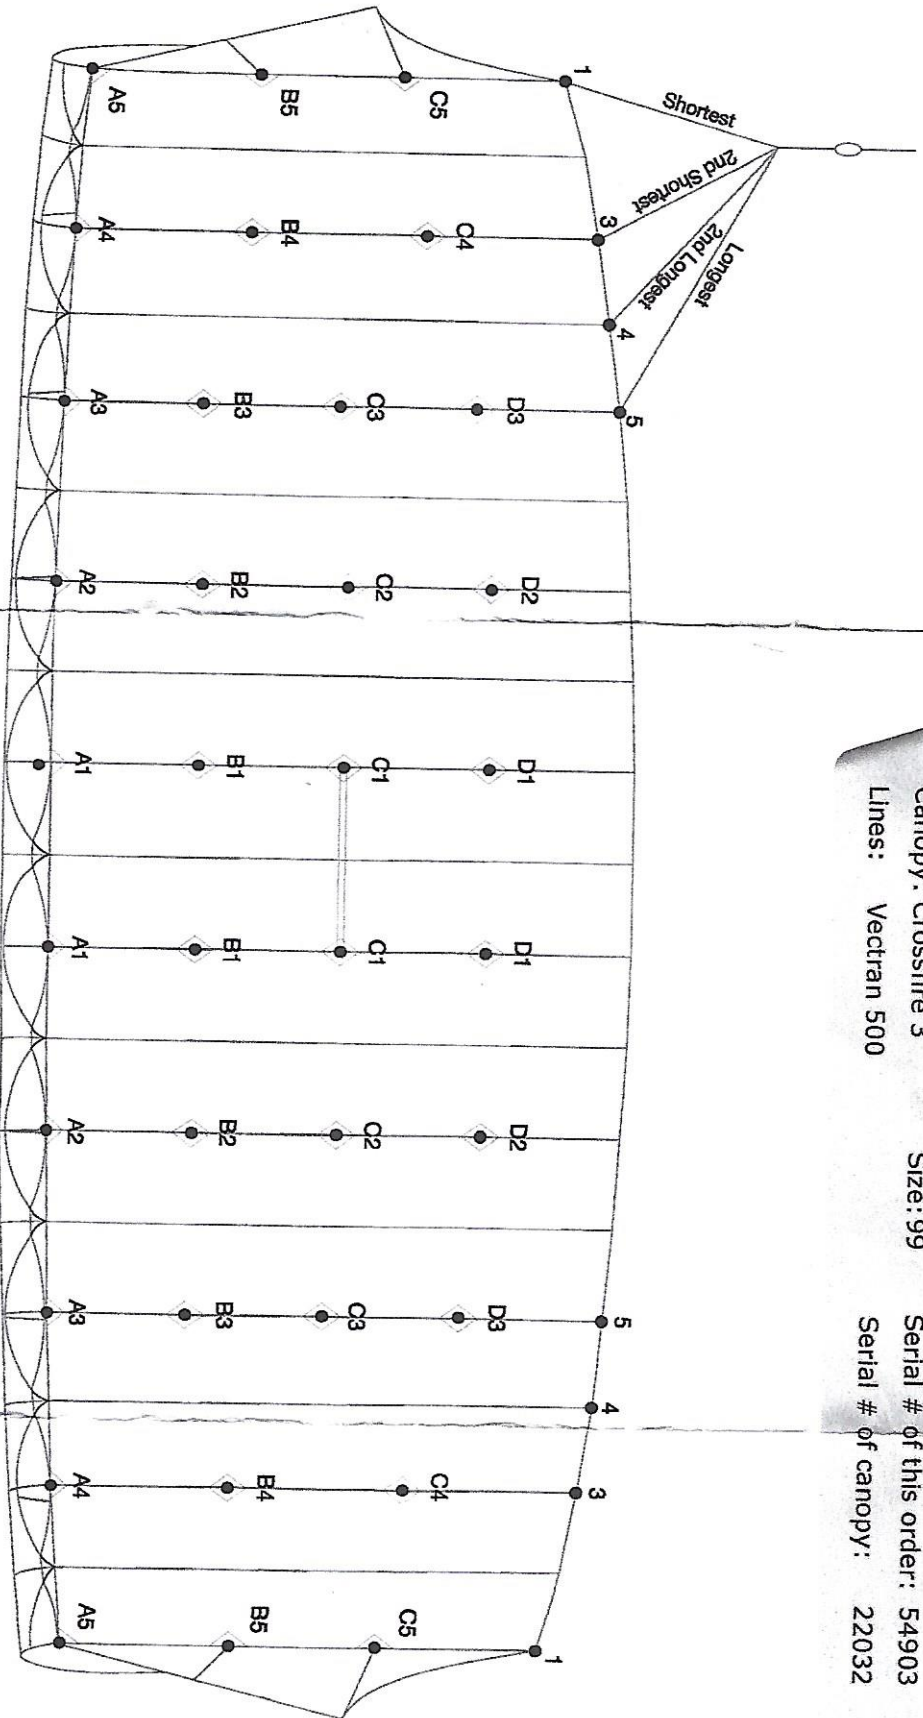

# CROSSFIRE 3

Canopy: Crossfire 3  
 Lines: Vectran 500  
 Size: 99  
 Serial # of this order: 54903  
 Serial # of canopy: 22032

Measurement  
 is in  
 centimetres

- A1: 257.8
- A2: 257.8
- A3: 257.8
- A4: 257.8
- A5: 257.8
- B1: 265.1
- B2: 265.1
- B3: 264.9
- B4: 267.9
- B5: 265.9
- C1: 279.2
- C2: 279.1
- C3: 278.1
- C4: 282.6
- C5: 278.1
- D1: 298.2
- D2: 297.7
- D3: 295.4
- D4:
- D5:

Brake set  
 to canopy

- 1: 283.0
- 2:
- 3: 286.6
- 4: 290.7
- 5: 296.1
- 6:
- 7:
- 8:
- 9:
- 10:

Brake set to  
 toggle loop

44.0

This line map is specific to this line set. Revisions can occur. Other manufacturers including Icarus Spain may label with different line positions. Please, contact us if you require assistance or any information.