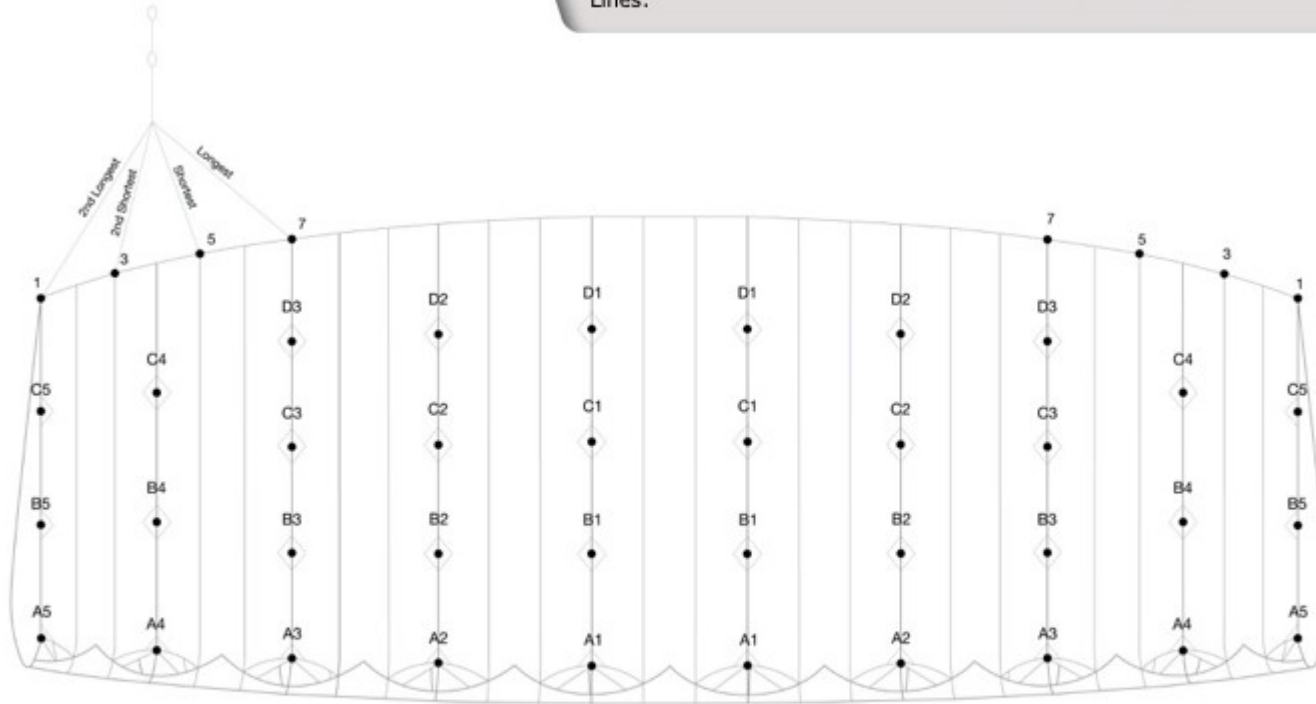

● **DAEDALUS JVX**

Canopy: JVX
Lines:

Size: 84   Serial # of this order: 9797

Measurement
is in
centimetres

A1: 271.9
A2: 269.4
A3: 271.9
A4: 273.6
A5: 269.4

B1: 276.2
B2: 273.6
B3: 276.2
B4: 281.3
B5: 275.3

C1: 289.0
C2: 286.4
C3: 289.0
C4: 293.3
C5: 285.6

D1: 303.5
D2: 301.0
D3: 303.5
D4:
D5:

Brake set
to canopy
1: 292.5
2:
3: 290.0
4:
5: 287.5
6:
7: 302.5
8:
9:
10:

Brake set to
toggle loop
45.0

NZ AEROSPORTS LTD
17 Maurice Road, Penrose, Auckland, 1061, New Zealand
Phone: +64 9 360 0045, info@nzaerosports.com
www.nzaerosports.com