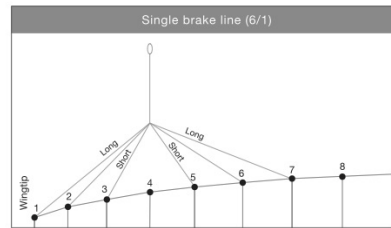

TANDEM

Canopy: Tandem

Size: 364

Serial # of canopy:

Measurement is in centimetres

- A1: 494.6
- A2: 494.6
- A3: 494.6
- A4: 494.6
- A5: 494.6

- B1: 501.8
- B2: 501.8
- B3: 501.8
- B4: 501.8
- B5: 501.8

- C1: 519.1
- C2: 519.1
- C3: 519.1
- C4: 519.1
- C5: 519.1

- D1: 551.8
- D2: 550.7
- D3: 549.7
- D4: 546.7
- D5: 543.6

Brake set to canopy

- 1: 585.4
- 2: 585.4
- 3: 615.0
- 4: 602.7
- 5: 585.4
- 6: 585.4
- 7: 602.7
- 8: 615.0
- 9:
- 10:

Brake set to toggle loop