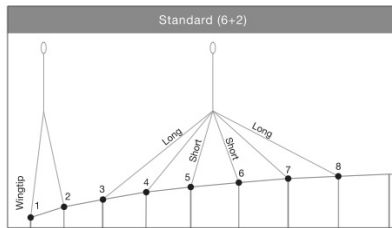

TANDEM

Canopy: Tandem

Size: 364

Serial # of canopy:

Measurement is in centimetres

- A1: 494.6
- A2: 494.6
- A3: 494.6
- A4: 494.6
- A5: 494.6

- B1: 501.8
- B2: 501.8
- B3: 501.8
- B4: 501.8
- B5: 501.8

- C1: 519.1
- C2: 519.1
- C3: 519.1
- C4: 519.1
- C5: 519.1

- D1: 551.8
- D2: 550.7
- D3: 549.7
- D4: 546.7
- D5: 543.6

Brake set to canopy

- 1: 585.4
- 2: 585.4
- 3: 615.0
- 4: 602.7
- 5: 585.4
- 6: 585.4
- 7: 602.7
- 8: 615.0
- 9:
- 10:

Brake set to toggle loop

This line map is specific to this line-set. Revisions can occur. Other manufacturers including Icarus Spain may label with different line position. Please, contact us if you require assistance or any information.