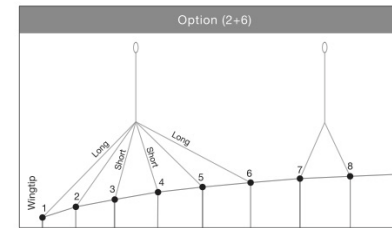

TANDEM

Canopy: Tandem

Size: 364

Serial # of canopy:

Measurement is in centimetres

- A1: 494.6
- A2: 494.6
- A3: 494.6
- A4: 494.6
- A5: 494.6

- B1: 501.8
- B2: 501.8
- B3: 501.8
- B4: 501.8
- B5: 501.8

- C1: 519.1
- C2: 519.1
- C3: 519.1
- C4: 519.1
- C5: 519.1

- D1: 551.8
- D2: 550.7
- D3: 549.7
- D4: 546.7
- D5: 543.6

Brake set to canopy

- 1: 585.4
- 2: 585.4
- 3: 615.0
- 4: 602.7
- 5: 585.4
- 6: 585.4
- 7: 602.7
- 8: 615.0
- 9:
- 10:

Brake set to toggle loop