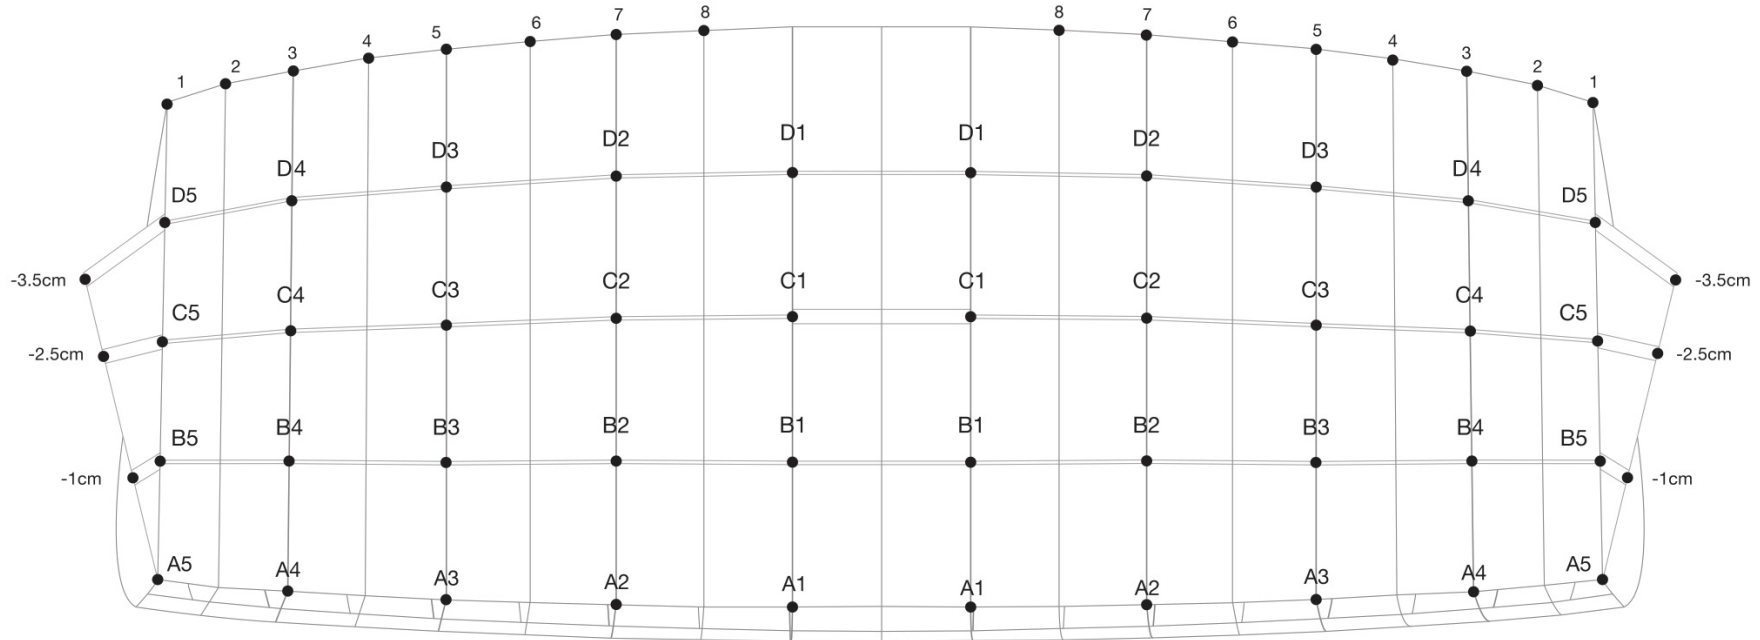

TANDEM

Canopy: Tandem

Size: 364

Serial # of canopy:

Measurement is in centimetres

- A1: 494.6
- A2: 494.6
- A3: 494.6
- A4: 494.6
- A5: 494.6

- B1: 501.8
- B2: 501.8
- B3: 501.8
- B4: 501.8
- B5: 501.8

- C1: 519.1
- C2: 519.1
- C3: 519.1
- C4: 519.1
- C5: 519.1

- D1: 551.8
- D2: 550.7
- D3: 549.7
- D4: 546.7
- D5: 543.6

Brake set to canopy

- 1: 585.4
- 2: 585.4
- 3: 615.0
- 4: 602.7
- 5: 585.4
- 6: 585.4
- 7: 602.7
- 8: 615.0
- 9:
- 10:

Brake set to toggle loop

This line map is specific to this line-set. Revisions can occur. Other manufacturers including Icarus Spain may label with different line position. Please, contact us if you require assistance or any information.