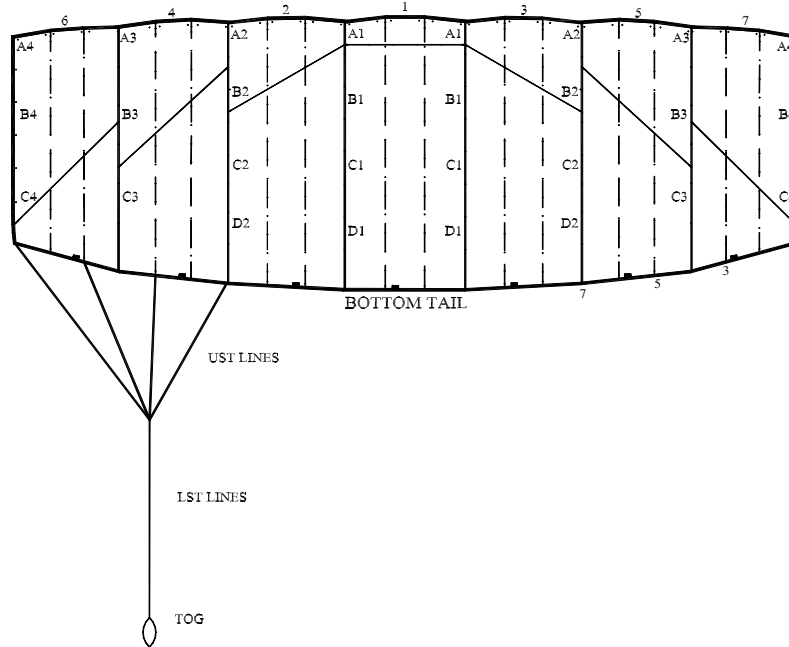

## LINE TRIM CHART FOR SPIRE 8M - 12M

LINE TAB DESIGNATOR

I.D. NUMBERS

	GA-008M	GA-009M	GA-010M	GA-011M	GA-012M
A1	107 3/8	112 3/4	118 5/8	123 7/8	128 7/8
A1-B1	2	2 1/8	2 3/8	2 1/2	2 1/2
A1-C1	6 5/8	7	7 1/2	7 7/8	8 1/4
A1-D1	13	13 7/8	14 3/4	15 5/8	16 3/8
A2	107 1/2	112 3/4	118 3/4	124	129
A2-B2	2 1/8	2 1/4	2 3/8	2 1/2	2 5/8
A2-C2	6 3/4	7 1/8	7 5/8	8	8 3/8
A2-D2	12 3/8	13 1/8	14	14 3/4	15 1/2
A3	108 1/8	113 5/8	119 1/2	124 7/8	129 7/8
A3-B3	2 1/4	2 3/8	2 1/2	2 3/4	2 7/8
A3-C3	8 3/4	9 1/4	9 7/8	10 3/8	10 5/8
A4	108 1/8	113 1/2	119 1/2	124 3/4	129 3/4
A4-B4	-1 3/4	-1 7/8	-2	-2	-2 1/8
A4-C4	-5/8	-5/8	-3/4	-3/4	-1 1/4
LST	89 7/8	94	98 3/8	102 3/8	106 1/8
UST1	45 1/4	47 3/4	50 1/2	53	55 1/4
UST3	44 3/8	46 7/8	49 5/8	52	54 3/8
UST5	43	45 3/8	48	50 3/8	52 5/8
UST7	47 5/8	50 1/4	53 1/8	55 3/4	58 1/4
B STAB SLK	N/A	N/A	N/A	N/A	N/A
C STAB SLK	N/A	N/A	N/A	N/A	N/A
BK-TOG*	N/A	N/A	N/A	N/A	N/A
Slider	N/A	N/A	N/A	N/A	N/A
	N/A	N/A	N/A	N/A	N/A

\*Due to development methodology, the finished BK-TOG dimensions may not scale