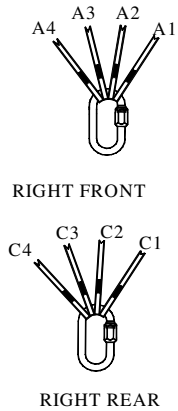

## LINE TRIM CHART FOR SPIRE 8M - 12M

LINE TAB DESIGNATOR

I.D. NUMBERS

	GA-008M	GA-009M	GA-010M	GA-011M	GA-012M
A1	107 3/8	112 3/4	118 5/8	123 7/8	128 7/8
A1-B1	2	2 1/8	2 3/8	2 1/2	2 1/2
A1-C1	6 5/8	7	7 1/2	7 7/8	8 1/4
A1-D1	13	13 7/8	14 3/4	15 5/8	16 3/8
A2	107 1/2	112 3/4	118 3/4	124	129
A2-B2	2 1/8	2 1/4	2 3/8	2 1/2	2 5/8
A2-C2	6 3/4	7 1/8	7 5/8	8	8 3/8
A2-D2	12 3/8	13 1/8	14	14 3/4	15 1/2
A3	108 1/8	113 5/8	119 1/2	124 7/8	129 7/8
A3-B3	2 1/4	2 3/8	2 1/2	2 3/4	2 7/8
A3-C3	8 3/4	9 1/4	9 7/8	10 3/8	10 5/8
A4	108 1/8	113 1/2	119 1/2	124 3/4	129 3/4
A4-B4	-1 3/4	-1 7/8	-2	-2	-2 1/8
A4-C4	-5/8	-5/8	-3/4	-3/4	-1 1/4
LST	89 7/8	94	98 3/8	102 3/8	106 1/8
UST1	45 1/4	47 3/4	50 1/2	53	55 1/4
UST3	44 3/8	46 7/8	49 5/8	52	54 3/8
UST5	43	45 3/8	48	50 3/8	52 5/8
UST7	47 5/8	50 1/4	53 1/8	55 3/4	58 1/4
B STAB SLK	N/A	N/A	N/A	N/A	N/A
C STAB SLK	N/A	N/A	N/A	N/A	N/A
BK-TOG*	N/A	N/A	N/A	N/A	N/A
Slider	N/A	N/A	N/A	N/A	N/A
	N/A	N/A	N/A	N/A	N/A

\*Due to development methodology, the finished BK-TOG dimensions may not scale