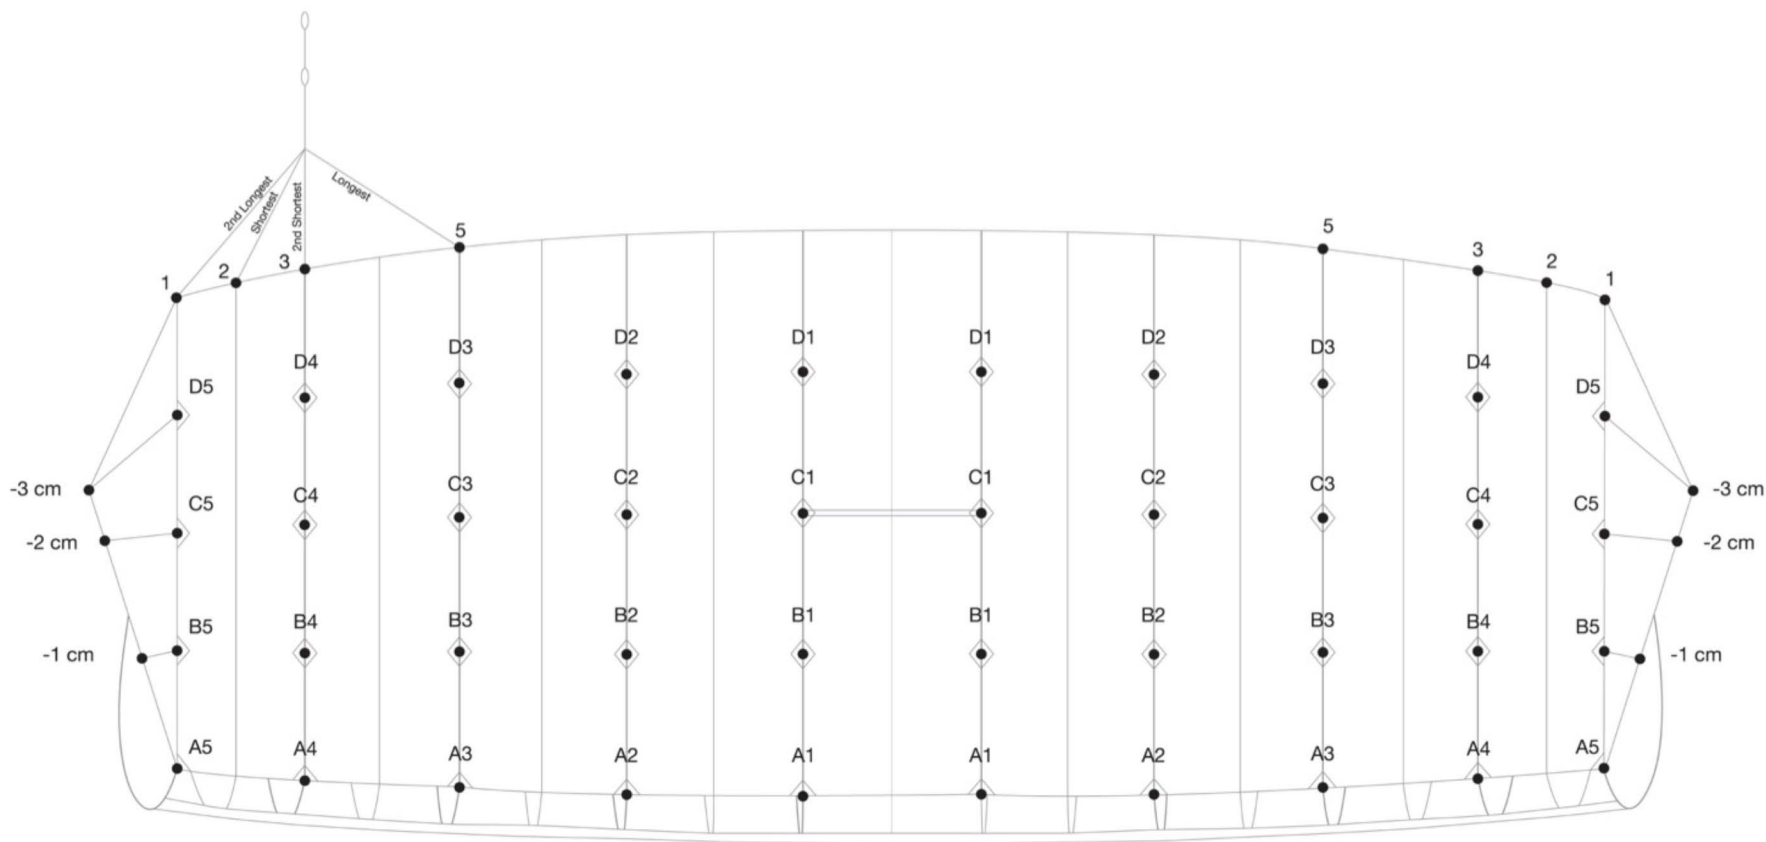

● ICARUS SAFIRE 2

Canopy: Safire 2

Size: 119

Serial # of this order:

Lines: Vectran 500

Measurement is in centimetres

A1: 273.7
A2: 273.7
A3: 273.7
A4: 273.7
A5: 273.6

B1: 279.8
B2: 279.7
B3: 279.7
B4: 279.7
B5: 279.2

C1: 292.5
C2: 293.2
C3: 292.9
C4: 292.0
C5: 290.1

D1: 312.0
D2: 312.2
D3: 311.4
D4: 309.3
D5: 305.1

Brake set to canopy

1: 307.8
2: 302.8
3: 303.3
4: 318.3
5: 318.3

6:
7:
8:
9:
10:

Brake set to toggle loop

37.6

This line map is specific to this line-set. Revisions can occur. Other manufacturers including Icarus Spain may label with different line position. Please, contact us if you require assistance or any information.