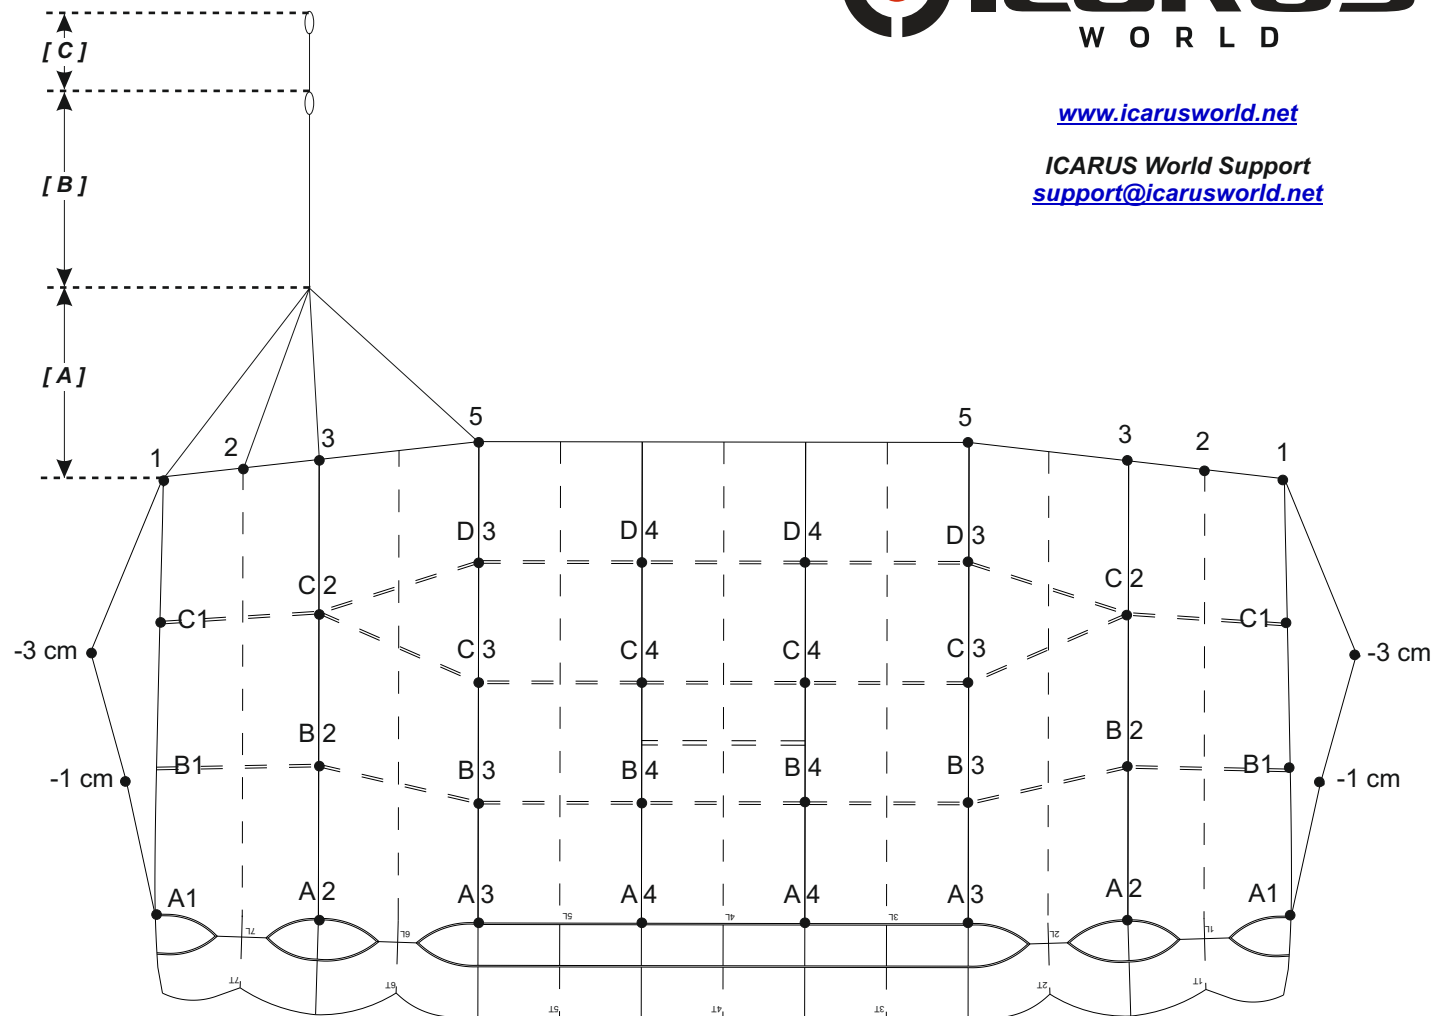

[www.icarusworld.net](http://www.icarusworld.net)

ICARUS World Support  
[support@icarusworld.net](mailto:support@icarusworld.net)

**Final Measurements (cm)**

OUTSIDE	A1	363.2
	A2	360.6
	A3	357.1
CENTER	A4	357.1

OUTSIDE	B1	370.6
	B2	373.6
	B3	368.9
CENTER	B4	368.9

OUTSIDE	C1	399.5
	C2	402.0
	C3	387.3
CENTER	C4	387.3

OUTSIDE	D1	
	D2	
	D3	417.2
	D4	417.2
CENTER		

[ A ] UPPER STEERING LINES	1	157.4
	2	148.9
	3	147.3
	5	166.9

[ B ] LOWER STEERING LINE	245.6
---------------------------	-------

[ C ] BRAKE SETTING TO SUGGESTED TOGGLE SETTING	72.2
---	------

CANOPY	OM-7
SIZE	209

S/N

DOM \_\_\_\_\_ / \_\_\_\_\_ (MM/YY)

(Date of Manufacture)