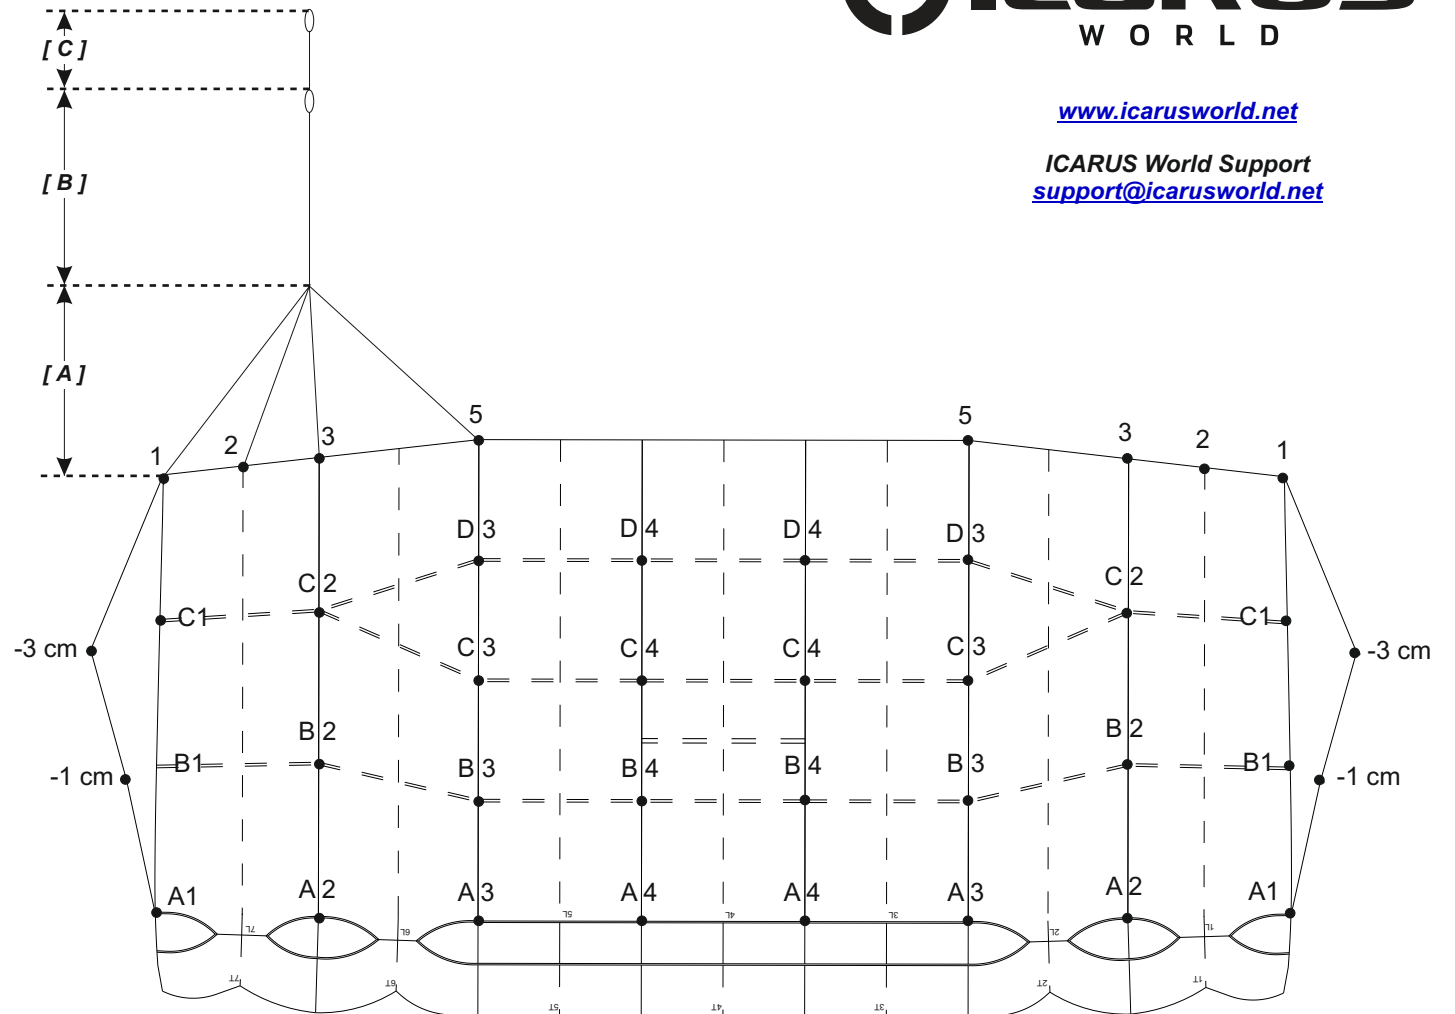

www.icarusworld.net

ICARUS World Support
support@icarusworld.net

Final Measurements (cm)

OUTSIDE	A1	342.8
	A2	340.4
	A3	337.0
CENTER	A4	337.0

OUTSIDE	B1	349.9
	B2	352.7
	B3	348.3
CENTER	B4	348.3

OUTSIDE	C1	377.4
	C2	379.8
	C3	365.8
CENTER	C4	365.8

OUTSIDE	D1	
	D2	
	D3	394.1
	D4	394.1
CENTER		

[A] UPPER STEERING LINES	1	149.7
	2	141.5
	3	140.1
	5	158.6

[B] LOWER STEERING LINE	231.5
---------------------------	-------

[C] BRAKE SETTING TO SUGGESTED TOGGLE SETTING	68.7
-------------------------------------------------	------

CANOPY	OM-7
SIZE	189

S/N

DOM _____ / _____ (MM/YY)

(Date of Manufacture)