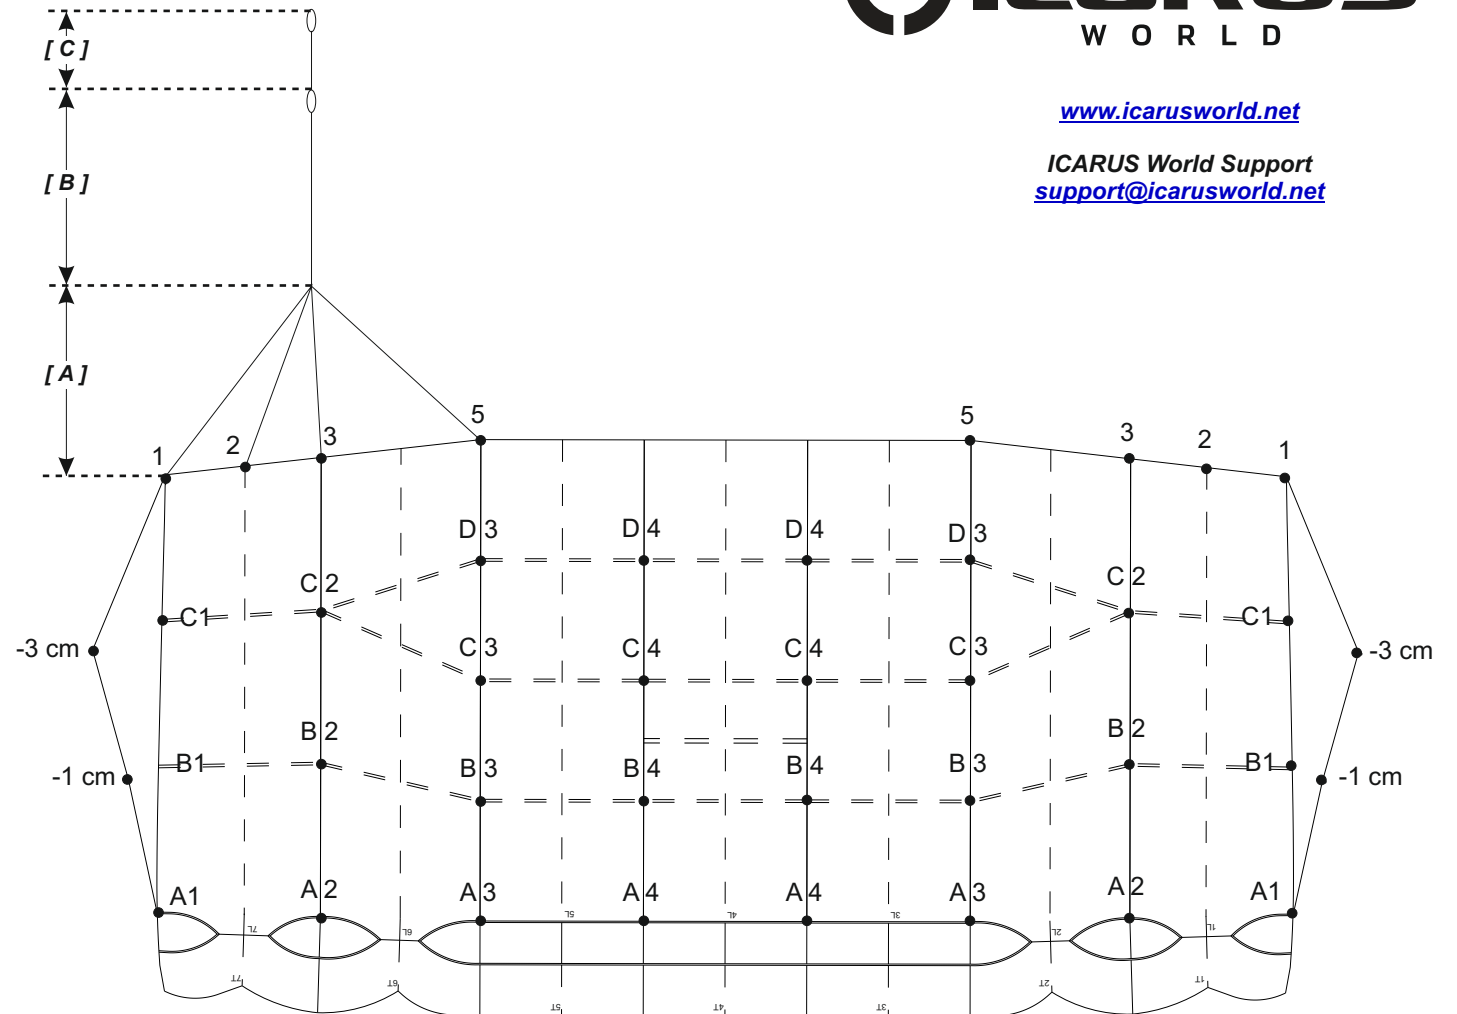

Final Measurements (cm)

OUTSIDE	A1	321.4
	A2	319.0
	A3	315.9
CENTER	A4	315.9

OUTSIDE	B1	328.0
	B2	330.7
	B3	326.5
CENTER	B4	326.5

OUTSIDE	C1	354.1
	C2	356.3
	C3	343.1
CENTER	C4	343.1

OUTSIDE	D1	
	D2	
	D3	369.9
	D4	369.9
CENTER		

[A] UPPER STEERING LINES	1	141.5
	2	133.8
	3	132.4
	5	149.9

[B] LOWER STEERING LINE	216.7
---------------------------	-------

[C] BRAKE SETTING TO SUGGESTED TOGGLE SETTING	65.1
---	------

CANOPY	OM-7
SIZE	169

S/N

DOM _____ / _____ (MM/YY)

(Date of Manufacture)