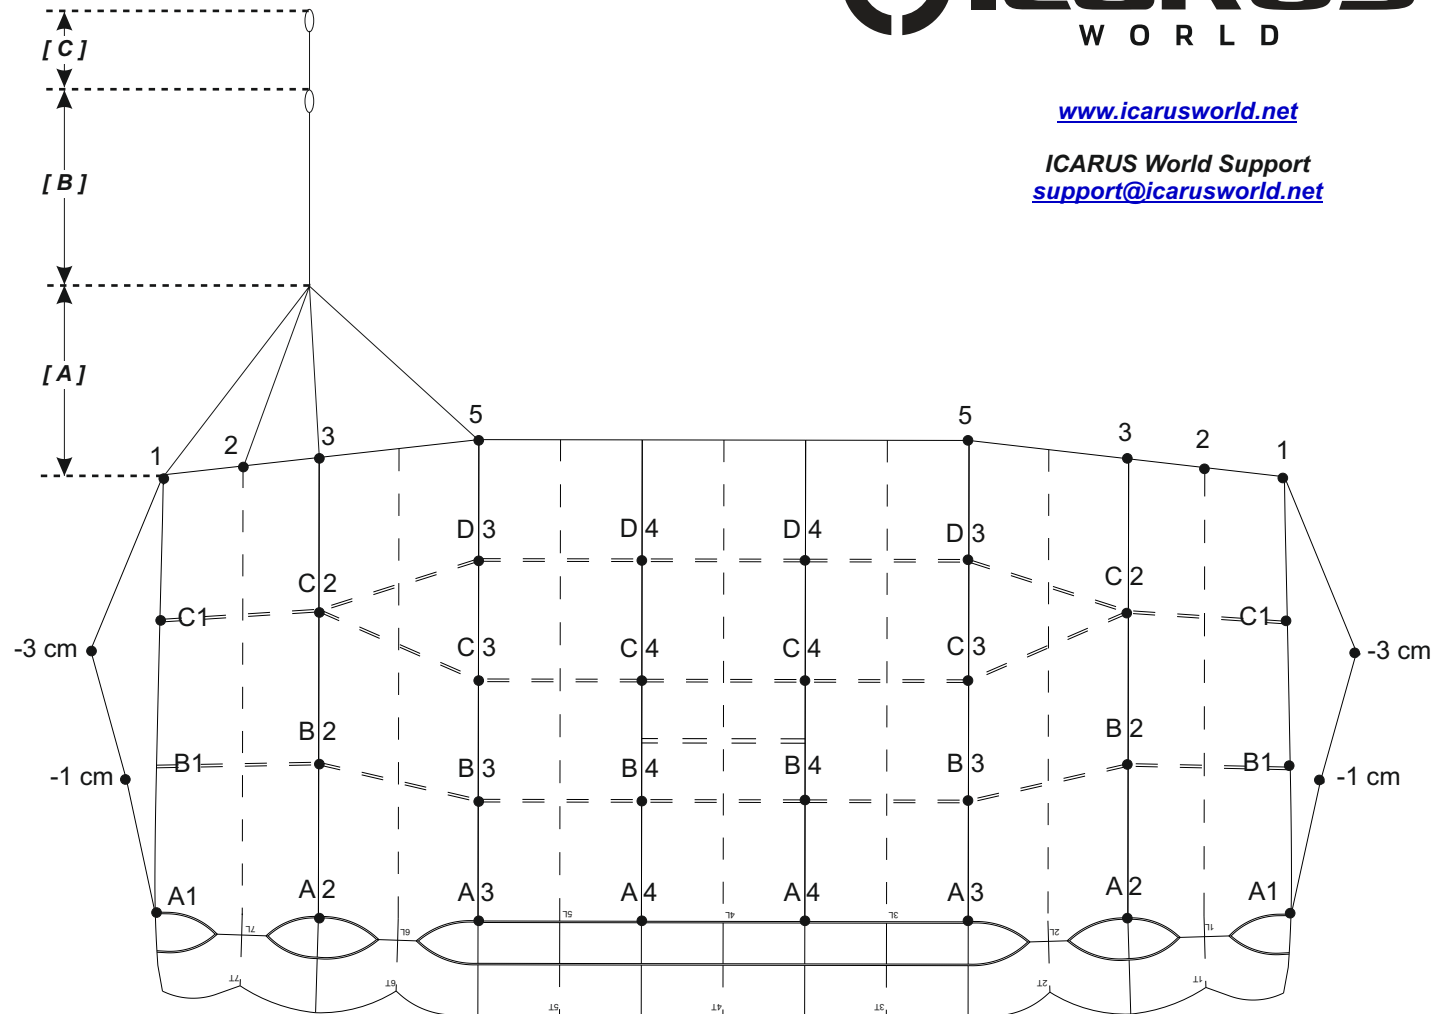

www.icarusworld.net

ICARUS World Support
support@icarusworld.net

Final Measurements (cm)

OUTSIDE	A1	298.6
	A2	296.4
	A3	293.4
CENTER	A4	293.4

OUTSIDE	B1	304.8
	B2	307.3
	B3	303.4
CENTER	B4	303.4

OUTSIDE	C1	329.3
	C2	331.5
	C3	319.0
CENTER	C4	319.0

OUTSIDE	D1	
	D2	
	D3	344.1
	D4	344.1
CENTER		

[A] UPPER STEERING LINES	1	132.8
	2	125.6
	3	124.2
	5	140.7

[B] LOWER STEERING LINE	200.9
---------------------------	-------

[C] BRAKE SETTING TO SUGGESTED TOGGLE SETTING	61.2
---	------

CANOPY	OM-7
SIZE	149

S/N

DOM _____ / _____ (MM/YY)

(Date of Manufacture)