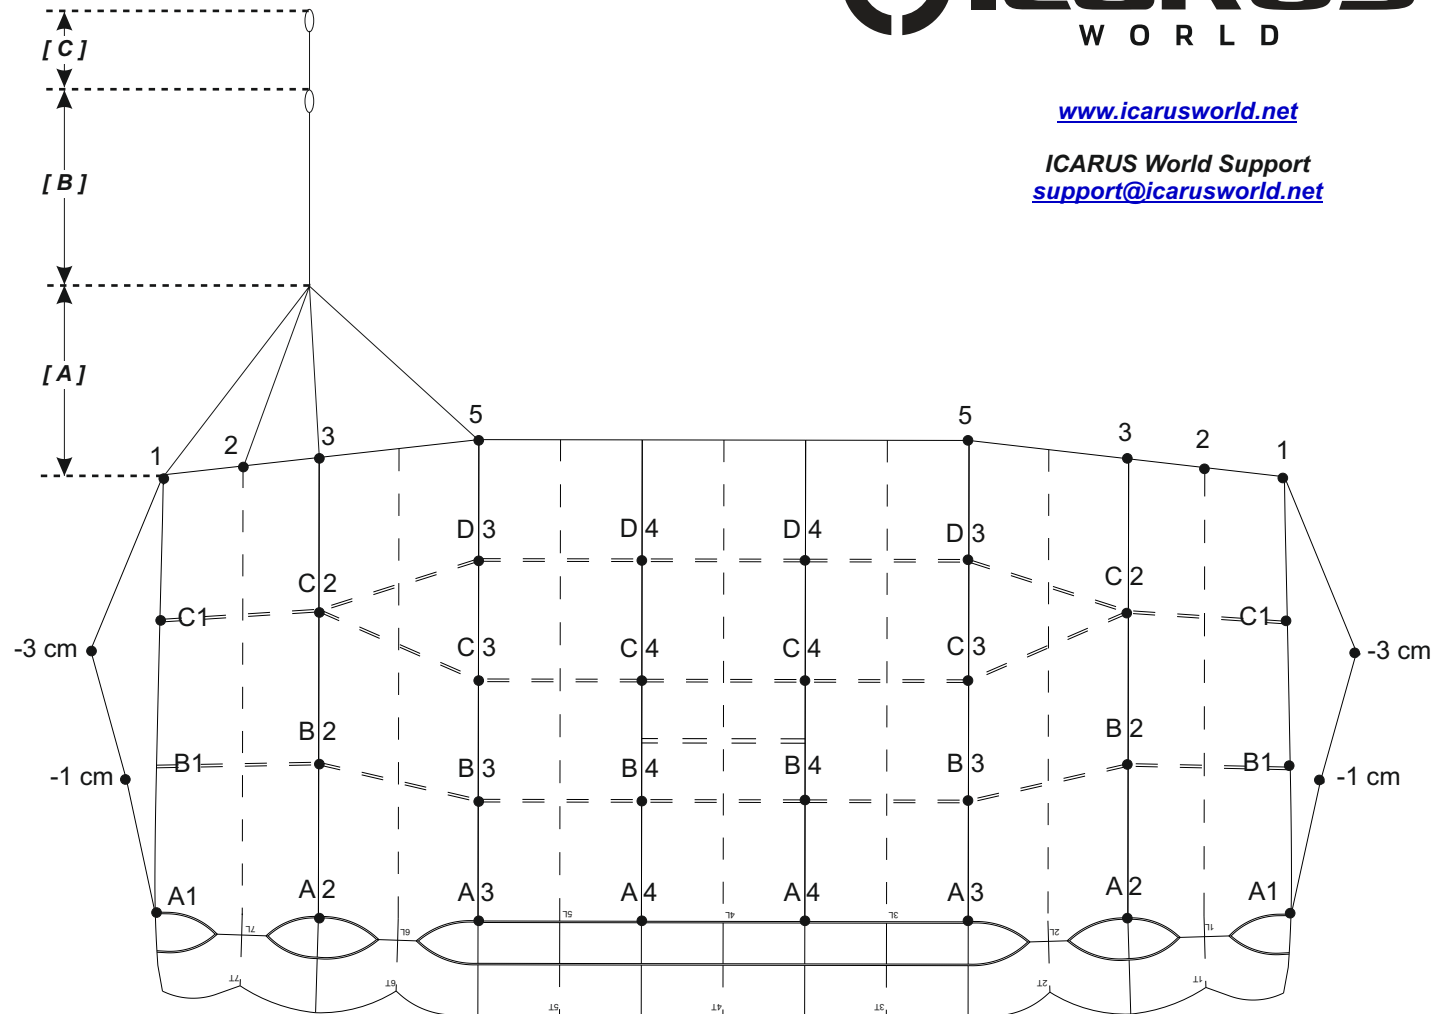

Final Measurements (cm)

OUTSIDE	A1	286.6
	A2	284.5
	A3	281.6
CENTER	A4	281.6

OUTSIDE	B1	292.7
	B2	295.1
	B3	291.3
CENTER	B4	291.3

OUTSIDE	C1	316.4
	C2	318.4
	C3	306.3
CENTER	C4	306.3

OUTSIDE	D1	
	D2	
	D3	330.6
	D4	330.6
CENTER		

[A] UPPER STEERING LINES	1	128.2
	2	121.2
	3	120.0
	5	135.9

[B] LOWER STEERING LINE	192.6
---------------------------	-------

[C] BRAKE SETTING TO SUGGESTED TOGGLE SETTING	59.1
---	------

CANOPY	OM-7
SIZE	139

S/N

DOM _____ / _____ (MM/YY)

(Date of Manufacture)