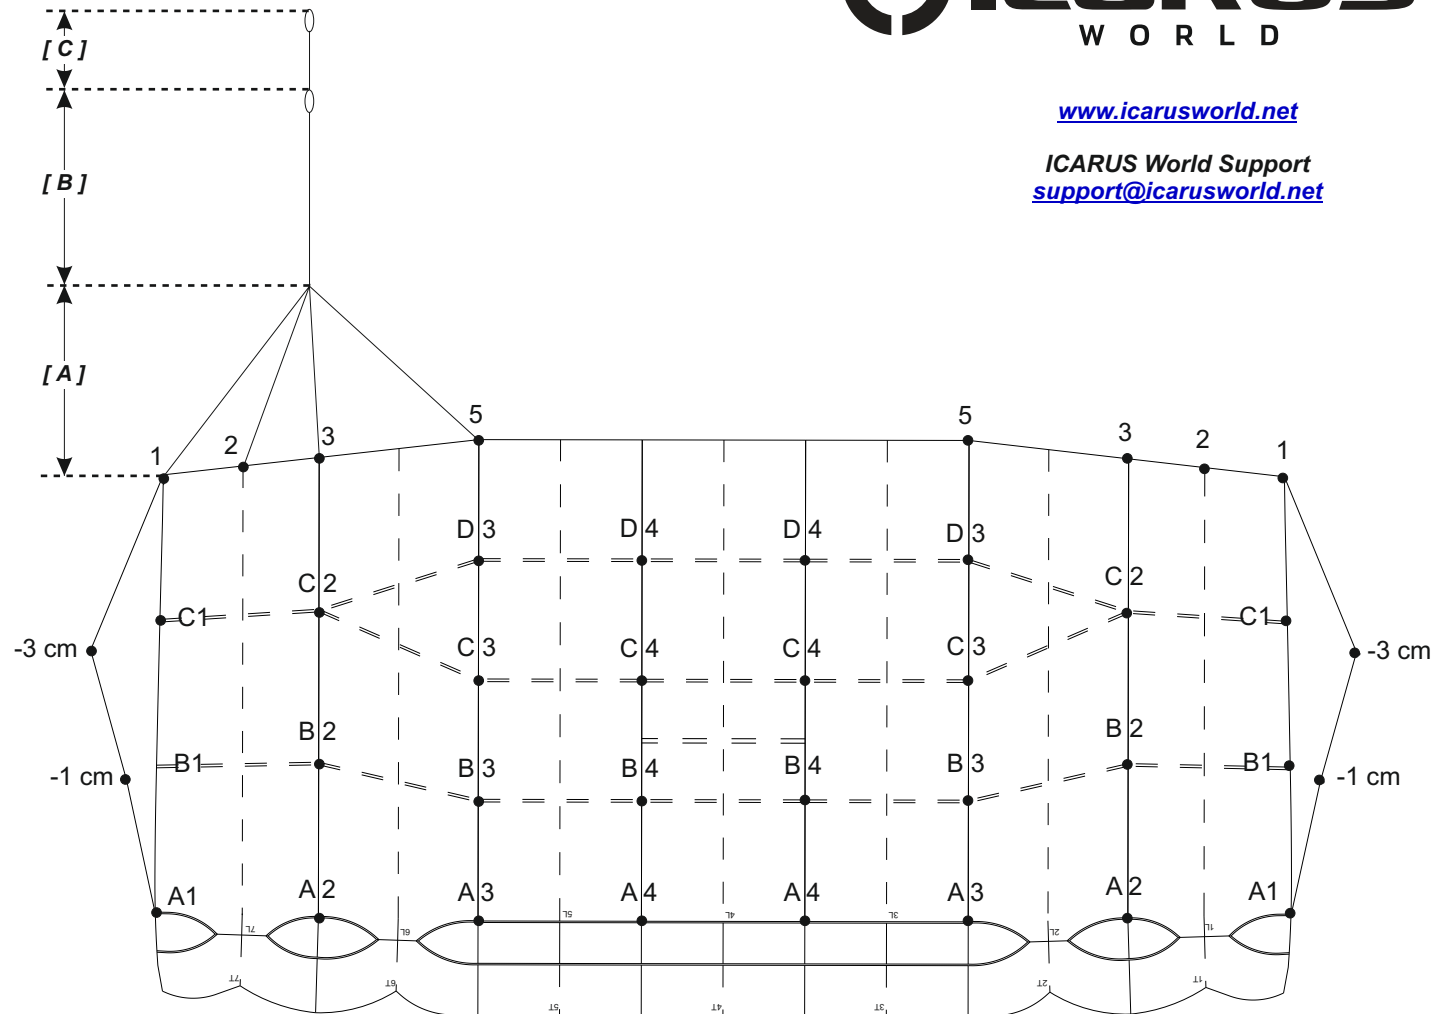

Final Measurements (cm)

OUTSIDE	A1	261.3
	A2	259.3
	A3	256.7
CENTER	A4	256.7

OUTSIDE	B1	266.9
	B2	269.1
	B3	265.6
CENTER	B4	265.6

OUTSIDE	C1	288.9
	C2	290.8
	C3	279.5
CENTER	C4	279.5

OUTSIDE	D1	
	D2	
	D3	302.0
	D4	302.0
CENTER		

[A] UPPER STEERING LINES	1	118.6
	2	112.1
	3	110.9
	5	125.7

[B] LOWER STEERING LINE	175.1
---------------------------	-------

[C] BRAKE SETTING TO SUGGESTED TOGGLE SETTING	54.8
---	------

CANOPY	OM-7
SIZE	119

S/N

DOM _____ / _____ (MM/YY)

(Date of Manufacture)