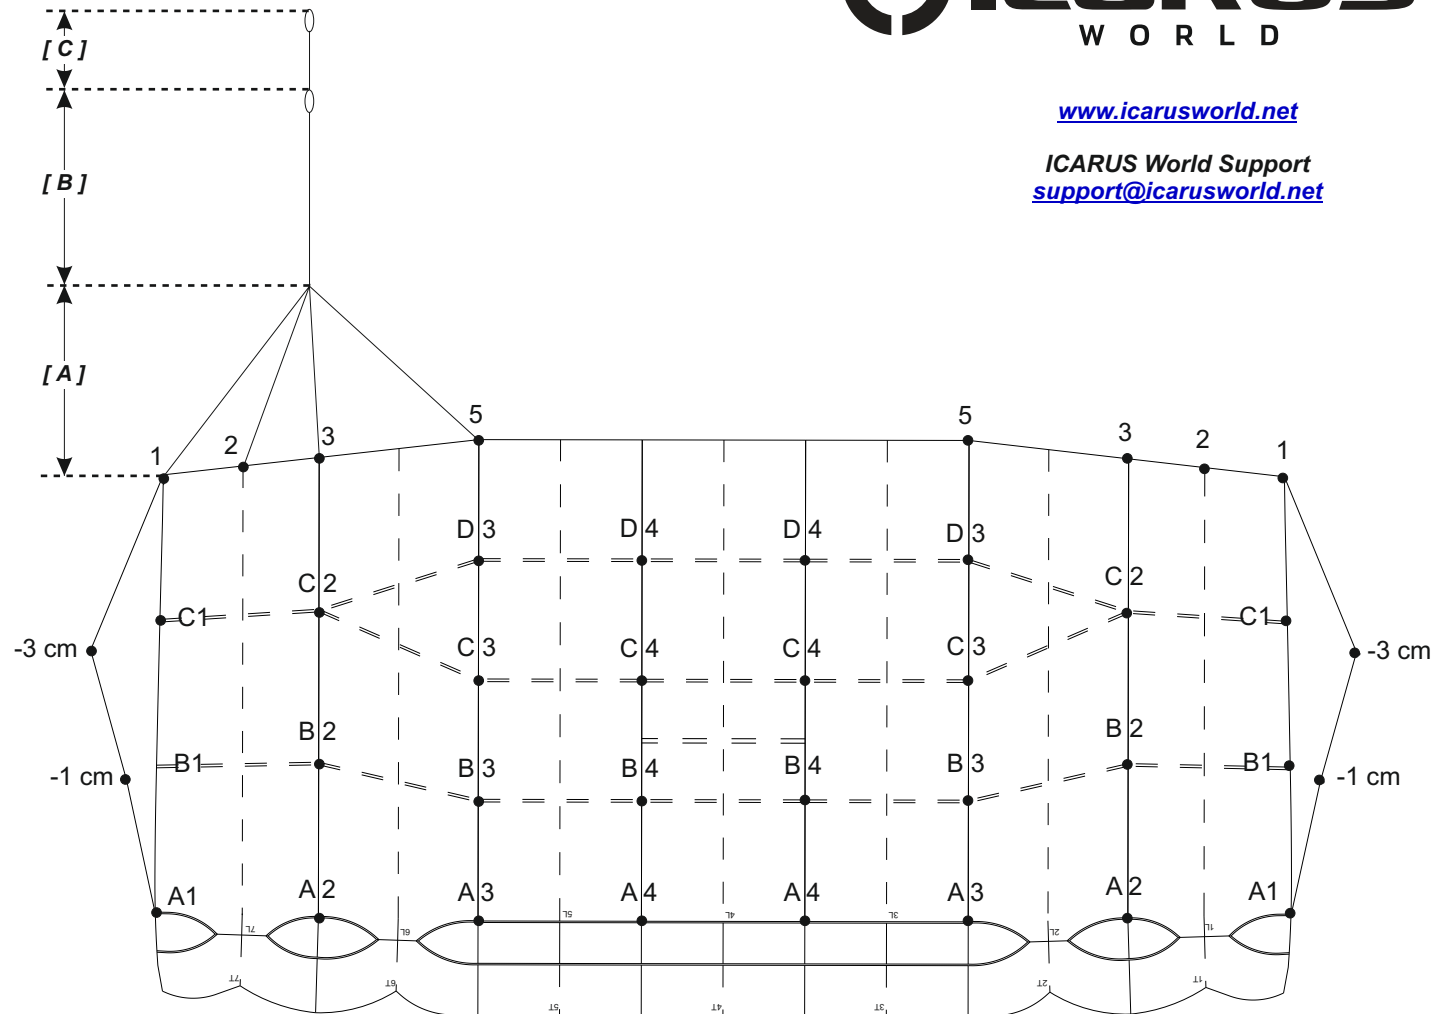

Final Measurements (cm)

OUTSIDE	A1	247.8
	A2	246.0
	A3	243.5
CENTER	A4	243.5

OUTSIDE	B1	253.2
	B2	255.3
	B3	252.0
CENTER	B4	252.0

OUTSIDE	C1	274.3
	C2	276.1
	C3	265.3
CENTER	C4	265.3

OUTSIDE	D1	
	D2	
	D3	286.8
	D4	286.8
CENTER		

[A] UPPER STEERING LINES	1	113.4
	2	107.2
	3	106.1
	5	120.2

[B] LOWER STEERING LINE	165.8
---------------------------	-------

[C] BRAKE SETTING TO SUGGESTED TOGGLE SETTING	52.5
-------------------------------------------------	------

CANOPY	OM-7
SIZE	109

S/N

DOM _____ / _____ (MM/YY)

(Date of Manufacture)