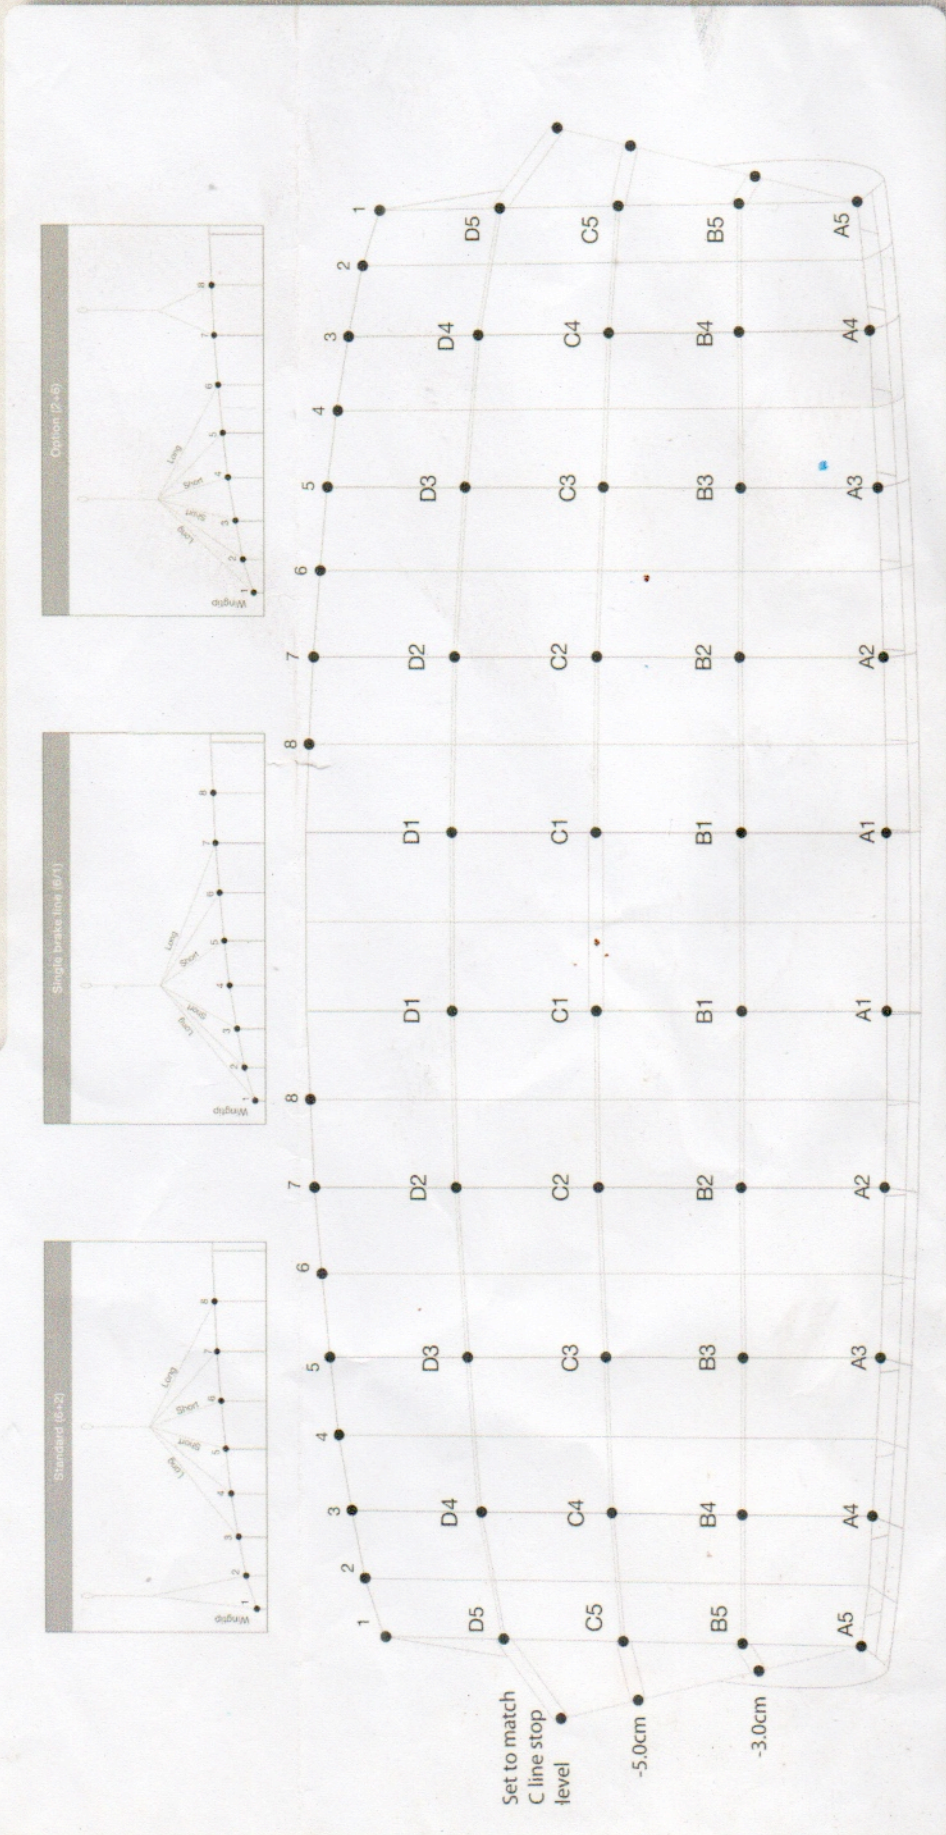

ICARUS TANDEM

Canopy: Tandem

Size: 365

Serial # of this order:

Measurement is in centimetres

Lines: Vectran 1000

Serial # of canopy:

A1: 495.3

A2: 495.3

A3: 495.3

A4: 495.3

A5: 495.3

B1: 502.5

B2: 502.5

B3: 502.5

B4: 502.5

B5: 502.5

C1: 519.8

C2: 519.8

C3: 519.8

C4: 519.8

C5: 519.8

D1: 552.5

D2: 551.5

5: 586.2

6: 586.2

7: 603.6

8: 615.8

9:

10:

Brake set to toggle loop

This line map is specific to this line-set. Revisions can occur. Other manufacturers including Icarus Spain may label with different line position. Please, contact us if you require assistance or any information.