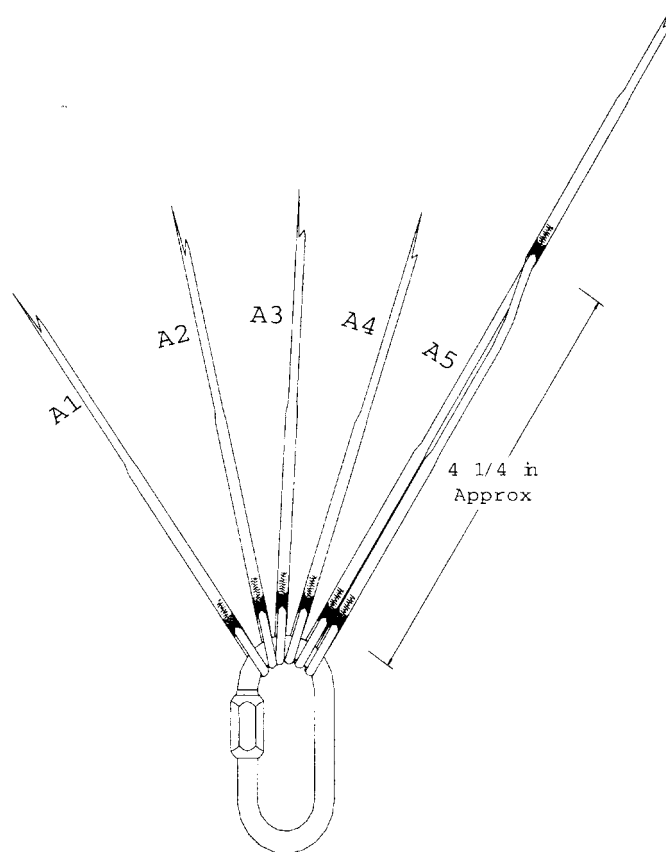

**Parachute Equipment
Manufacturing, Sales, Service**

1300 East International Speedway Blvd
DeLand, Florida 32724
Telephone: (386) 738-2224
Fax: (386) 734-8297
www.performancedesigns.com

Sacrificial Line

This line set has been manufactured with a "Sacrificial Line". The purpose of this line is to be an expendable buffer between the slider grommet and the outside lines of your canopy.

In the event the sacrificial line wears out prior to the line set needing replacement it can simply be removed, or replaced with another sacrificial line.